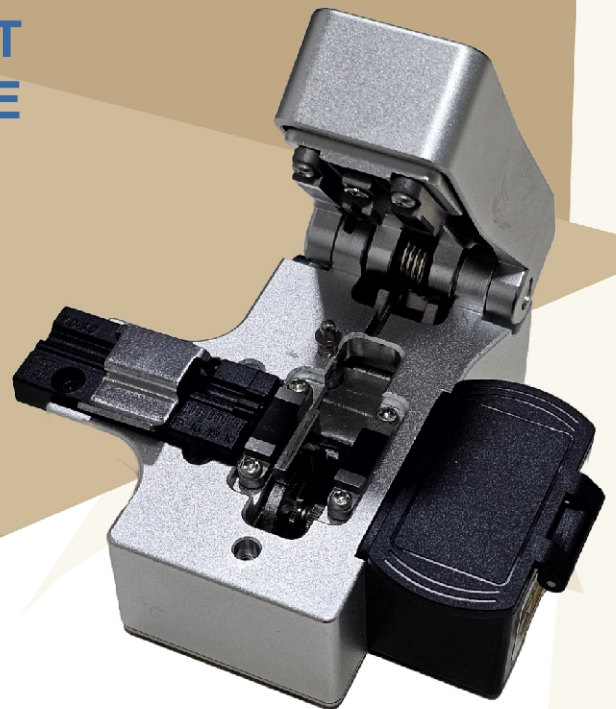

ST-6CA

Automatic Fiber Cleaver

STI
Innovative Products & Solutions

Features

- * Single Action Automatic Fiber Cleaver
- * Lightest & Compact, Metallic Built, Long Life
- * Accurate, Reliable & Maintenance Free
- * In-built Fiber Scrap Collector
- * Long Blade Life of 48000 Fibers
- * Applicable to Single & Ribbon Fibers

**ECONOMIC
FUNCTIONAL
CONVENIENT
RELIABLE**

Single Action Automatic Fiber Cleaver

ST-6CA

Automatic Fiber Cleaver

Specifications	
Model	ST-6CA
Applicable Optical Fiber	Silica Glass Optical Fiber
Number of Fibers	Single & Ribbon using suitable fiber holders
Cladding Diameter	125um
Coating Diameter	160um to 900um, 2mm / 3mm Cord & Drop Cable
Cleaver Fiber Length	5~16mm (160~250um), 10~16mm (250~900um)
Cleaving Angle	0.5 Degree (Typical)
Blade Life	48000 Fibers (1000 Fibers x 2 Heights x 24 Positions)
Dimensions	86mm(W) * 72mm(D) * 45mm(H)
Weight	190g