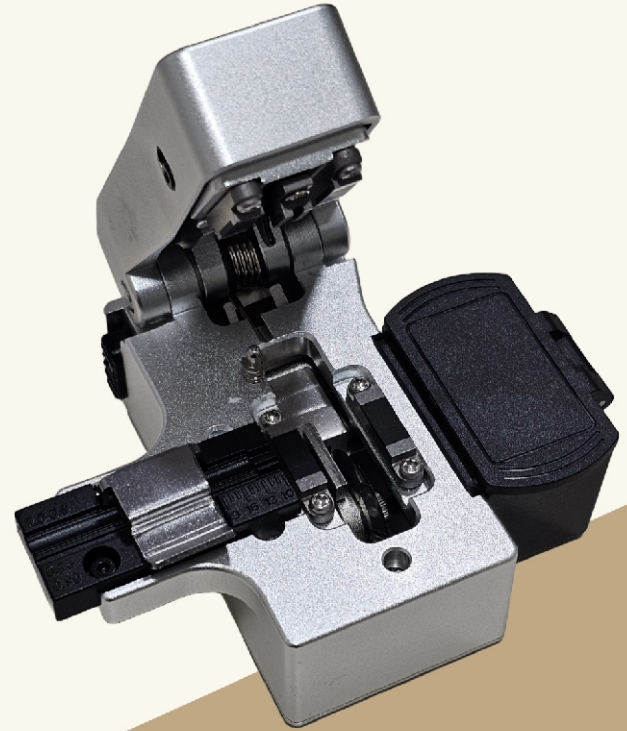

ST-6CA

Automatic Fiber Cleaver

STI
Innovative Products & Solutions

Features

- * Single Action Automatic Fiber Cleaver
- * Lightest & Compact, Metallic Built, Long Life
- * Accurate, Reliable & Maintenance Free
- * In-built Fiber Scrap Collector
- * Long Blade Life of 48000 Fibers
- * Applicable to Single & Ribbon Fibers

**ECONOMIC
FUNCTIONAL
CONVENIENT
RELIABLE**

Single Action Automatic Fiber Cleaver

ST-6CA

Automatic Fiber Cleaver

Specifications	
Model	ST-6CA
Applicable Optical Fiber	Silica Glass Optical Fiber
Number of Fibers	Single & Ribbon using suitable fiber holders
Cladding Diameter	125um
Coating Diameter	160um to 900um, 2mm / 3mm Cord & Drop Cable
Cleaver Fiber Length	5~16mm (160~250um), 10~16mm (250~900um)
Cleaving Angle	0.5 Degree (Typical)
Blade Life	48000 Fibers (1000 Fibers x 2 Heights x 24 Positions)
Dimensions	86mm(W) * 72mm(D) * 45mm(H)
Weight	190g